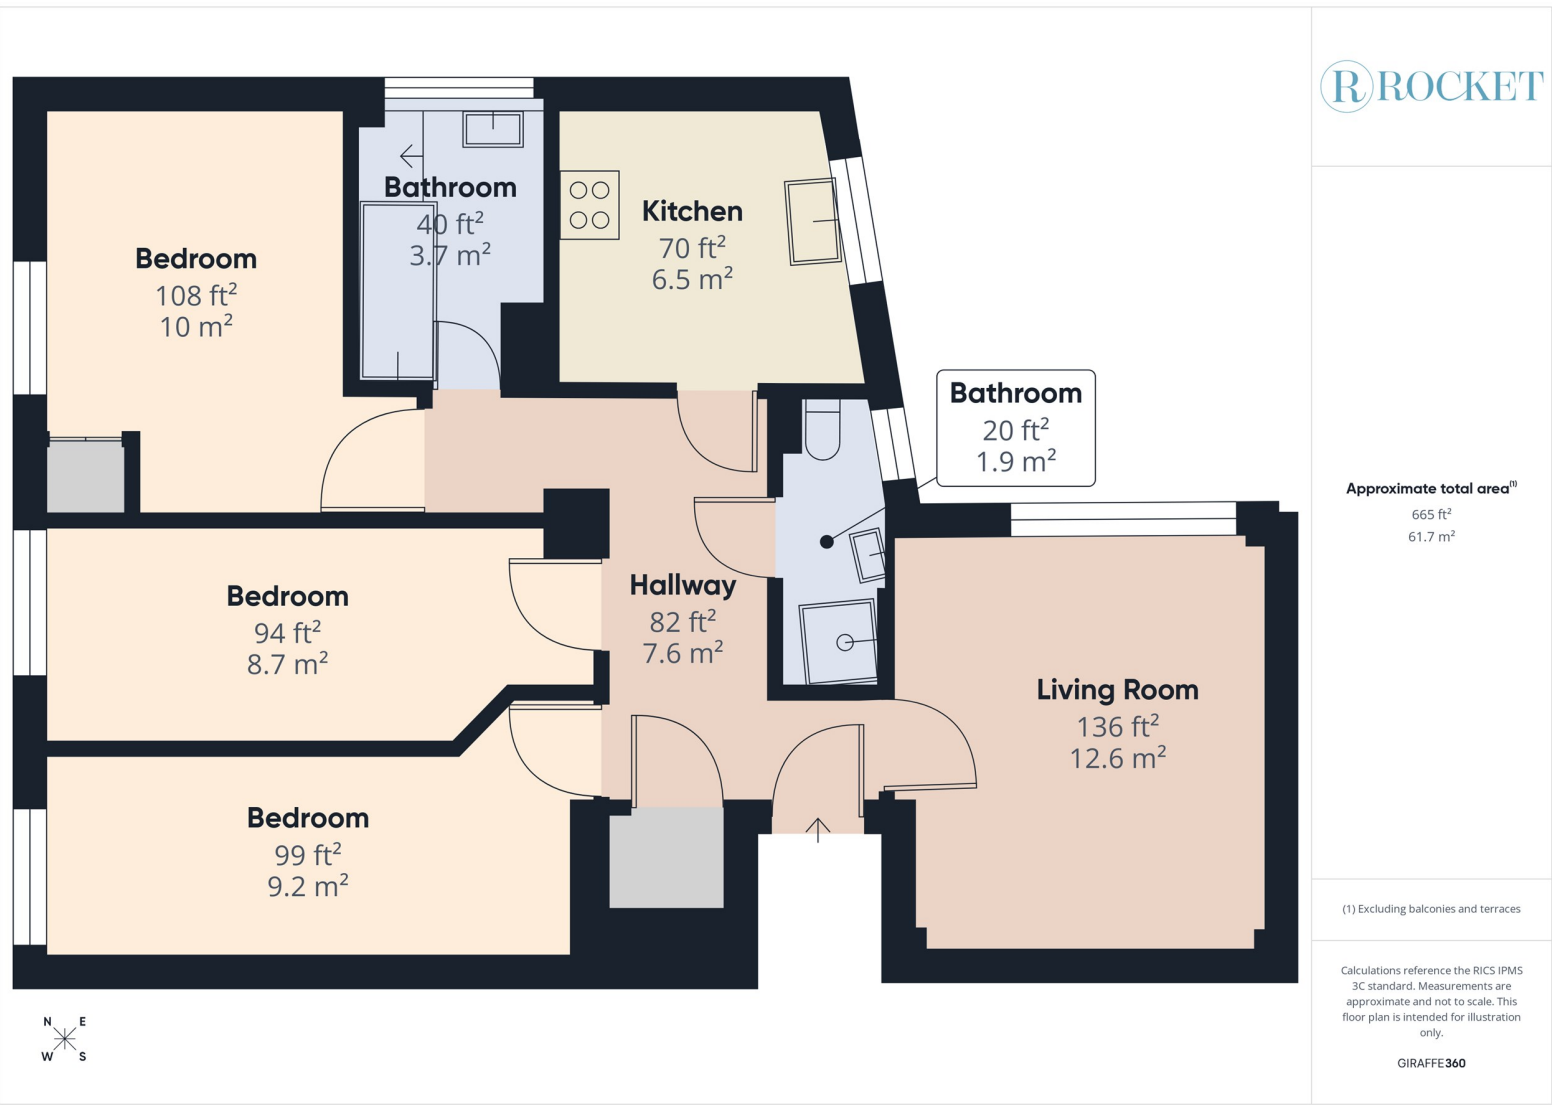

3 Bed  
Flat - Ground Floor  
located in

£3,000 Per Month

ROCKET

DIRECTIONS

CONTACT

265-269 Wimbledon Park Road  
Southfields  
London  
SW19 6NW

E: [info@rocketpm.co.uk](mailto:info@rocketpm.co.uk)  
T: 02079594128  
<https://www.rocketpm.co.uk/>